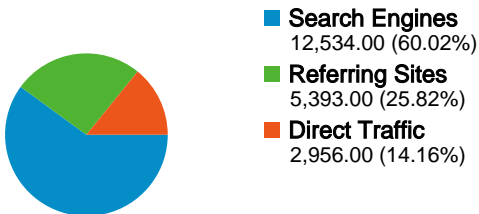

**Site Usage**

 **20,883 Visits**

Previous: 21,044 (-0.77%)

 **52.67% Bounce Rate**

Previous: 53.18% (-0.96%)

 **59,536 Pageviews**

Previous: 60,143 (-1.01%)

 **00:03:41 Avg. Time on Site**

Previous: 00:03:45 (-1.82%)

 **2.85 Pages/Visit**

Previous: 2.86 (-0.25%)

 **50.57% % New Visits**

Previous: 52.35% (-3.40%)

**Visitors Overview**

**Visitors**  
**12,051**

**Map Overlay**

**Traffic Sources Overview**

Referring Sites		
Source	Visits	% visits
apache.org		
Nov 1, 2010 - Nov 30, 2010	1,252	23.22%
Oct 1, 2010 - Oct 31, 2010	2,058	35.94%
% Change	-39.16%	-35.41%
en.wikipedia.org		
Nov 1, 2010 - Nov 30, 2010	702	13.02%
Oct 1, 2010 - Oct 31, 2010	579	10.11%
% Change	21.24%	28.73%
wiki.apache.org		
Nov 1, 2010 - Nov 30, 2010	552	10.24%
Oct 1, 2010 - Oct 31, 2010	524	9.15%
% Change	5.34%	11.85%
projects.apache.org		
Nov 1, 2010 - Nov 30, 2010	260	4.82%
Oct 1, 2010 - Oct 31, 2010	66	1.15%
% Change	293.94%	318.26%
stackoverflow.com		
Nov 1, 2010 - Nov 30, 2010	216	4.01%
Oct 1, 2010 - Oct 31, 2010	169	2.95%
% Change	27.81%	35.70%

**12,051 people visited this site**

**20,883 Visits**  
 Previous: 21,044 (-0.77%)

**12,051 Absolute Unique Visitors**  
 Previous: 12,560 (-4.05%)

**59,536 Pageviews**  
 Previous: 60,143 (-1.01%)

**2.85 Average Pageviews**  
 Previous: 2.86 (-0.25%)