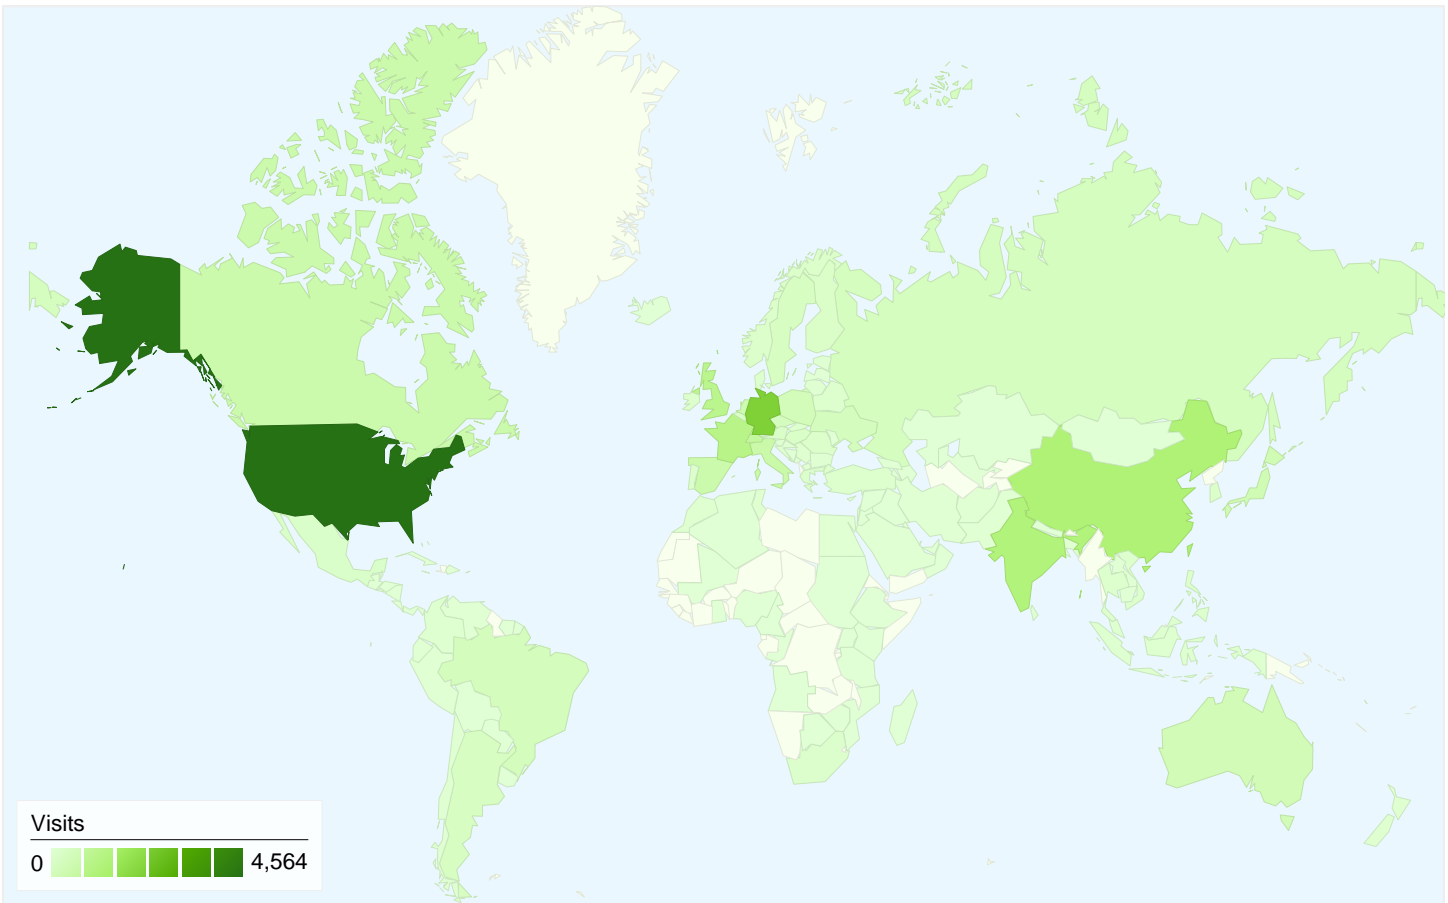

20,883 visits came from 146 countries/territories

Site Usage

Visits	Pages/Visit	Avg. Time on Site	% New Visits	Bounce Rate	
20,883 Previous: 21,044 (-0.77%)	2.85 Previous: 2.86 (-0.25%)	00:03:41 Previous: 00:03:45 (-1.82%)	50.62% Previous: 52.44% (-3.46%)	52.67% Previous: 53.18% (-0.96%)	
Country/Territory	Visits	Pages/Visit	Avg. Time on Site	% New Visits	Bounce Rate
United States					
November 1, 2010 - November 30, 2010	4,564	2.72	00:03:03	54.62%	55.96%
October 1, 2010 - October 31, 2010	5,173	2.65	00:03:17	54.77%	56.29%
% Change	-11.77%	2.75%	-7.23%	-0.26%	-0.59%
Germany					
November 1, 2010 - November 30, 2010	2,187	3.11	00:04:27	45.36%	48.29%
October 1, 2010 - October 31, 2010	2,073	2.96	00:03:39	46.94%	52.53%
% Change	5.50%	5.04%	21.61%	-3.36%	-8.08%
China					
November 1, 2010 - November 30, 2010	1,280	3.17	00:05:01	48.52%	45.70%