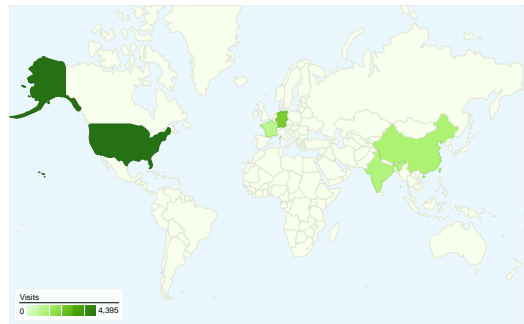

Site Usage

 **19,152 Visits**

Previous: 22,669 (-15.51%)

 **51.32% Bounce Rate**

Previous: 51.03% (0.56%)

 **58,071 Pageviews**

Previous: 68,543 (-15.28%)

 **00:03:54 Avg. Time on Site**

Previous: 00:04:01 (-2.87%)

 **3.03 Pages/Visit**

Previous: 3.02 (0.28%)

 **48.82% % New Visits**

Previous: 49.34% (-1.05%)

Visitors Overview

Visitors
10,874

Map Overlay world

10,874 people visited this site

 **19,152 Visits**

Previous: 22,669 (-15.51%)

 **10,874 Absolute Unique Visitors**

Previous: 12,831 (-15.25%)

 **58,071 Pageviews**

Previous: 68,543 (-15.28%)

 **3.03 Average Pageviews**

All traffic sources sent a total of 19,152 visits

14.47% Direct Traffic

Previous: 12.63% (14.60%)

28.98% Referring Sites

Previous: 30.65% (-5.42%)

56.54% Search Engines

Previous: 56.73% (-0.32%)

- Search Engines
10,829.00 (56.54%)
- Referring Sites
5,551.00 (28.98%)
- Direct Traffic
2,772.00 (14.47%)