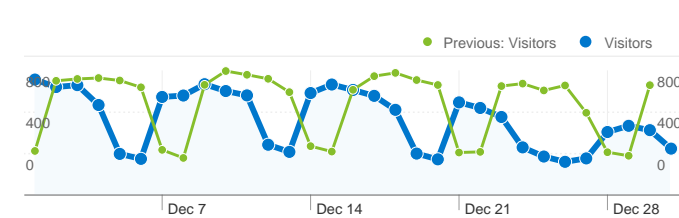

Site Usage

 **19,152 Visits**

Previous: 22,669 (-15.51%)

 **51.32% Bounce Rate**

Previous: 51.03% (0.56%)

 **58,071 Pageviews**

Previous: 68,543 (-15.28%)

 **00:03:54 Avg. Time on Site**

Previous: 00:04:01 (-2.87%)

 **3.03 Pages/Visit**

Previous: 3.02 (0.28%)

 **48.82% % New Visits**

Previous: 49.34% (-1.05%)

Visitors Overview

Visitors
10,874

Map Overlay world

10,874 people visited this site

 **19,152 Visits**

Previous: 22,669 (-15.51%)

 **10,874 Absolute Unique Visitors**

Previous: 12,831 (-15.25%)

 **58,071 Pageviews**

Previous: 68,543 (-15.28%)

 **3.03 Average Pageviews**

1 - 10 of 144

Pages on this site were viewed a total of 58,071 times

 **58,071 Pageviews**

Previous: 68,543 (-15.28%)

 **46,476 Unique Views**

Previous: 55,233 (-15.85%)

 **51.32% Bounce Rate**

Previous: 51.03% (0.56%)