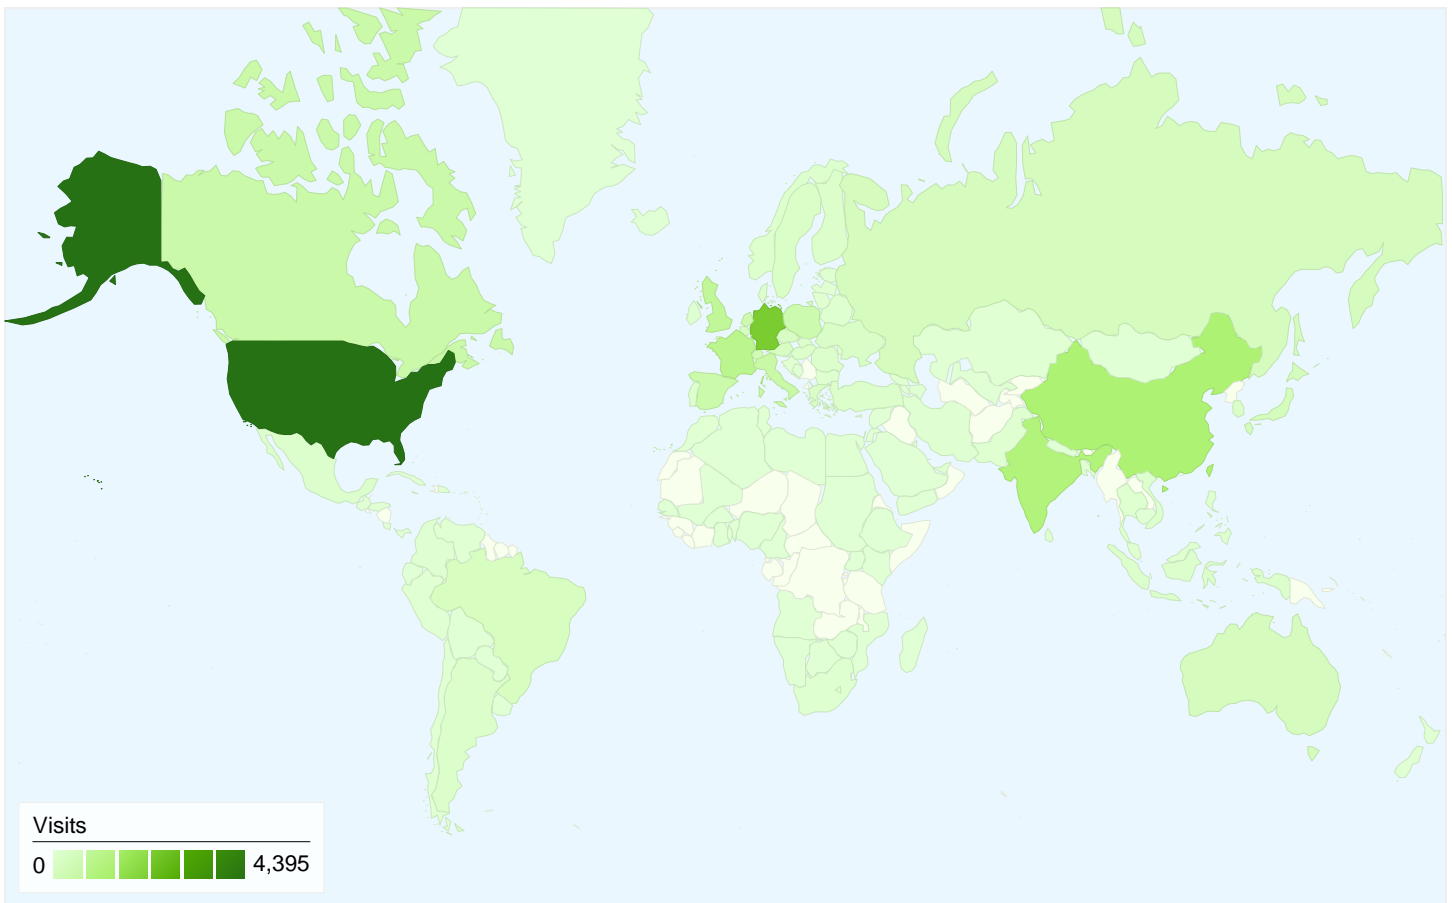

19,152 visits came from 144 countries/territories

Site Usage

Visits	Pages/Visit	Avg. Time on Site	% New Visits	Bounce Rate	
19,152 Previous: 22,669 (-15.51%)	3.03 Previous: 3.02 (0.28%)	00:03:54 Previous: 00:04:01 (-2.87%)	48.95% Previous: 49.45% (-1.00%)	51.32% Previous: 51.03% (0.56%)	
Country/Territory	Visits	Pages/Visit	Avg. Time on Site	% New Visits	Bounce Rate
United States					
December 1, 2009 - December 31, 2009	4,395	2.99	00:03:40	52.13%	53.63%
November 1, 2009 - November 30, 2009	4,885	2.89	00:03:39	53.90%	52.10%
% Change	-10.03%	3.47%	0.56%	-3.29%	2.94%
Germany					
December 1, 2009 - December 31, 2009	2,217	3.26	00:04:05	44.25%	47.68%
November 1, 2009 - November 30, 2009	2,532	2.92	00:03:48	43.56%	50.95%
% Change	-12.44%	11.46%	7.63%	1.58%	-6.42%
China					
December 1, 2009 - December 31, 2009	1,248	3.08	00:04:53	46.07%	47.36%