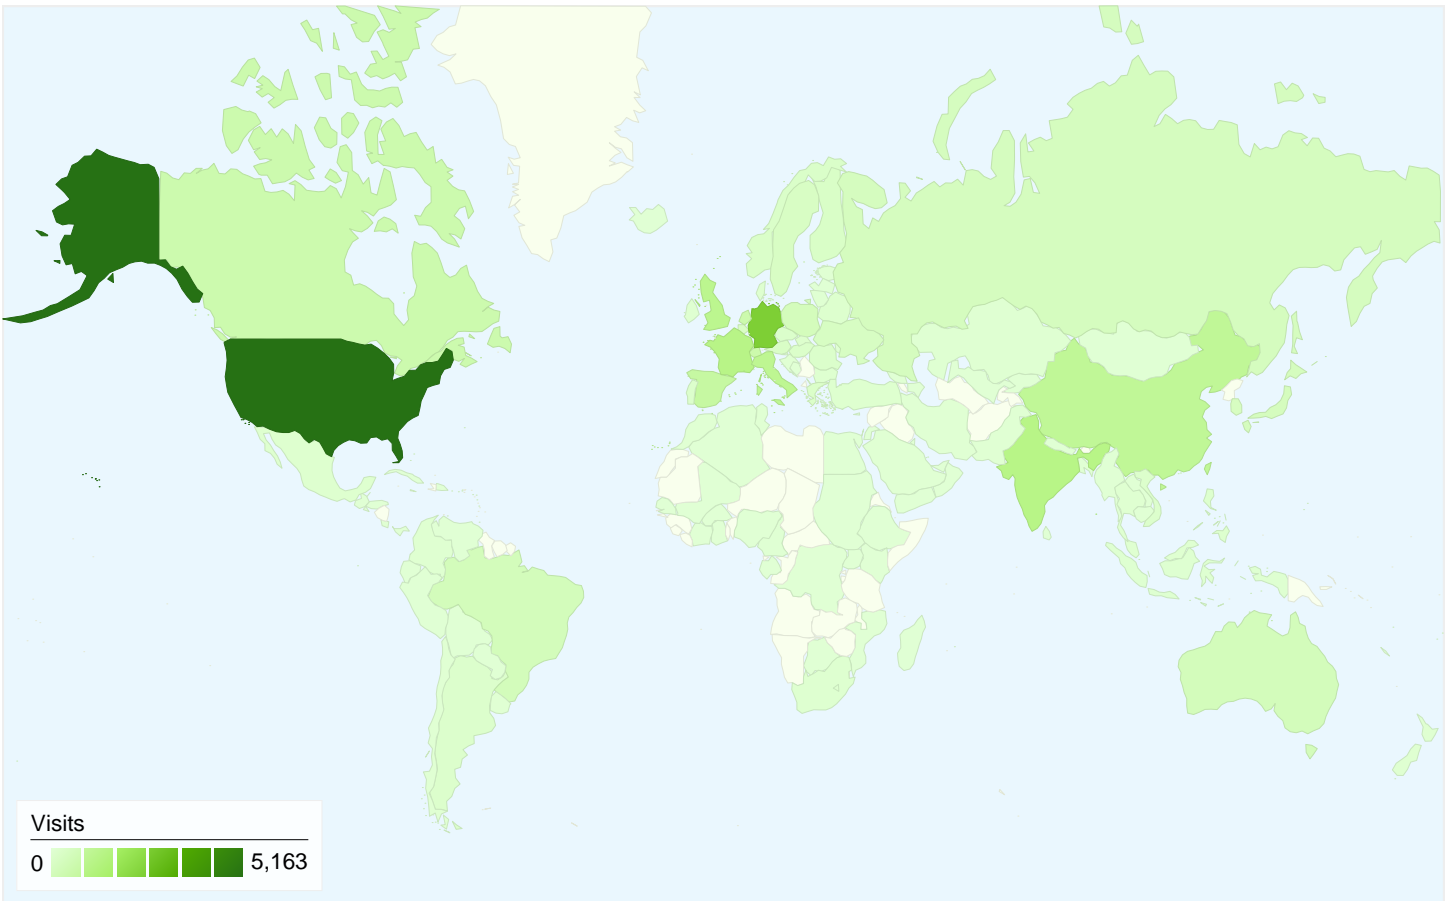

22,313 visits came from 145 countries/territories

Site Usage

Visits	Pages/Visit	Avg. Time on Site	% New Visits	Bounce Rate	
22,313 Previous: 22,100 (0.96%)	3.12 Previous: 3.06 (2.17%)	00:04:19 Previous: 00:04:10 (3.81%)	47.40% Previous: 46.96% (0.94%)	50.21% Previous: 50.73% (-1.03%)	
Country/Territory	Visits	Pages/Visit	Avg. Time on Site	% New Visits	Bounce Rate
United States					
October 1, 2009 - October 31, 2009	5,163	3.05	00:04:01	51.81%	52.43%
September 1, 2009 - September 30, 2009	5,034	2.98	00:03:48	49.66%	54.01%
% Change	2.56%	2.32%	5.76%	4.33%	-2.93%
Germany					
October 1, 2009 - October 31, 2009	2,523	3.18	00:04:11	41.78%	49.11%
September 1, 2009 - September 30, 2009	2,320	3.28	00:04:22	47.89%	45.73%
% Change	8.75%	-3.08%	-4.20%	-12.76%	7.38%
France					
October 1, 2009 - October 31, 2009	1,184	3.71	00:05:35	47.38%	43.58%