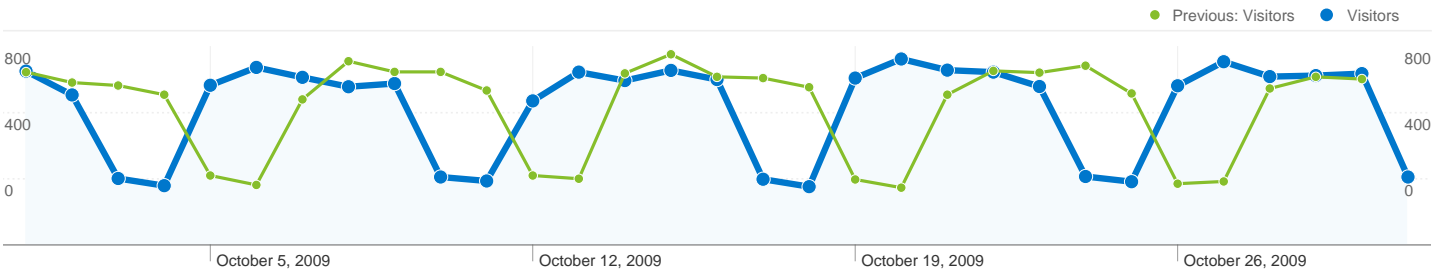

12,233 people visited this site

22,313 Visits

Previous: 22,100 (0.96%)

12,233 Absolute Unique Visitors

Previous: 11,917 (2.65%)

69,725 Pageviews

Previous: 67,592 (3.16%)

3.12 Average Pageviews

Previous: 3.06 (2.17%)

00:04:19 Time on Site

Previous: 00:04:10 (3.81%)

50.21% Bounce Rate

Previous: 50.73% (-1.03%)

47.32% New Visits

Previous: 46.85% (1.01%)

Technical Profile

Browser	Visits	% visits	Connection Speed	Visits	% visits
Firefox			Unknown		
Oct 1, 2009 - Oct 31, 2009	13,099	58.71%	Oct 1, 2009 - Oct 31, 2009	9,761	43.75%
Sep 1, 2009 - Sep 30, 2009	12,947	58.58%	Sep 1, 2009 - Sep 30, 2009	9,478	42.89%
% Change	1.17%	0.21%	% Change	2.99%	2.00%
Internet Explorer			DSL		
Oct 1, 2009 - Oct 31, 2009	3,799	17.03%	Oct 1, 2009 - Oct 31, 2009	5,512	24.70%
Sep 1, 2009 - Sep 30, 2009	3,895	17.62%	Sep 1, 2009 - Sep 30, 2009	5,994	27.12%
% Change	-2.46%	-3.40%	% Change	-8.04%	-8.92%