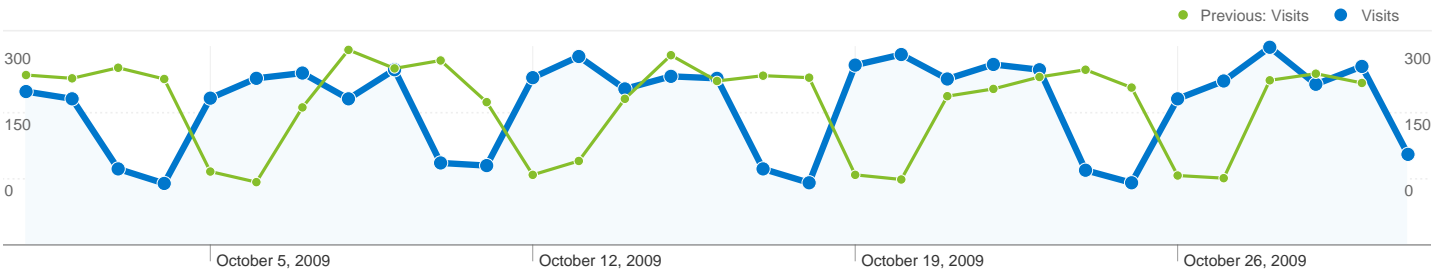

Referring sites sent 6,589 visits via 625 sources

Site Usage

Visits	Pages/Visit	Avg. Time on Site	% New Visits	Bounce Rate	
6,589 Previous: 6,379 (3.29%)	2.81 Previous: 2.87 (-2.05%)	00:03:43 Previous: 00:03:43 (-0.17%)	55.30% Previous: 58.61% (-5.65%)	53.77% Previous: 52.33% (2.76%)	
Source	Visits	Pages/Visit	Avg. Time on Site	% New Visits	Bounce Rate
apache.org					
October 1, 2009 - October 31, 2009	2,604	2.39	00:02:36	67.36%	63.40%
September 1, 2009 - September 30, 2009	2,329	2.63	00:02:38	73.72%	59.34%
% Change	11.81%	-9.26%	-1.46%	-8.63%	6.85%
wiki.apache.org					
October 1, 2009 - October 31, 2009	598	3.12	00:05:42	19.90%	44.15%
September 1, 2009 - September 30, 2009	629	2.97	00:05:23	17.49%	45.15%
% Change	-4.93%	5.02%	5.81%	13.79%	-2.22%
en.wikipedia.org					
October 1, 2009 - October 31, 2009	511	3.69	00:04:15	64.97%	37.96%
September 1, 2009 - September 30, 2009	478	3.92	00:04:59	61.92%	35.77%
% Change	6.90%	-5.71%	-14.74%	4.92%	6.12%
jakarta.apache.org					
October 1, 2009 - October 31, 2009	192	3.40	00:04:24	65.10%	39.06%
September 1, 2009 - September 30, 2009	155	4.55	00:07:14	78.06%	31.61%
% Change	23.87%	-25.33%	-39.10%	-16.60%	23.57%
sling.apache.org					
October 1, 2009 - October 31, 2009	170	2.44	00:02:54	53.53%	57.06%
September 1, 2009 - September 30, 2009	171	2.87	00:02:57	73.68%	51.46%
% Change	-0.58%	-14.98%	-1.47%	-27.35%	10.88%
localhost:8080					
October 1, 2009 - October 31, 2009	136	4.35	00:06:00	13.24%	46.32%