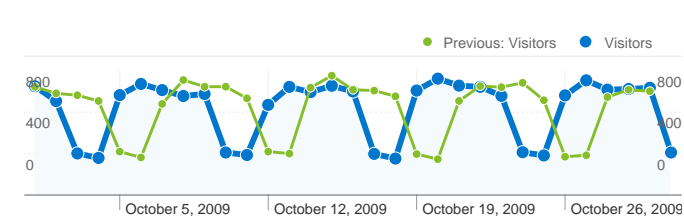

**Site Usage**

 **22,313 Visits**

Previous: 22,100 (0.96%)

 **50.21% Bounce Rate**

Previous: 50.73% (-1.03%)

 **69,725 Pageviews**

Previous: 67,592 (3.16%)

 **00:04:19 Avg. Time on Site**

Previous: 00:04:10 (3.81%)

 **3.12 Pages/Visit**

Previous: 3.06 (2.17%)

 **47.32% % New Visits**

Previous: 46.85% (1.01%)

**Visitors Overview**

**Visitors**  
**12,233**

**Map Overlay world**

## All traffic sources sent a total of 22,313 visits

## Pages on this site were viewed a total of 69,725 times

 **69,725 Pageviews**

Previous: 67,592 (3.16%)

 **55,397 Unique Views**

Previous: 54,279 (2.06%)

 **50.21% Bounce Rate**

Previous: 50.73% (-1.03%)