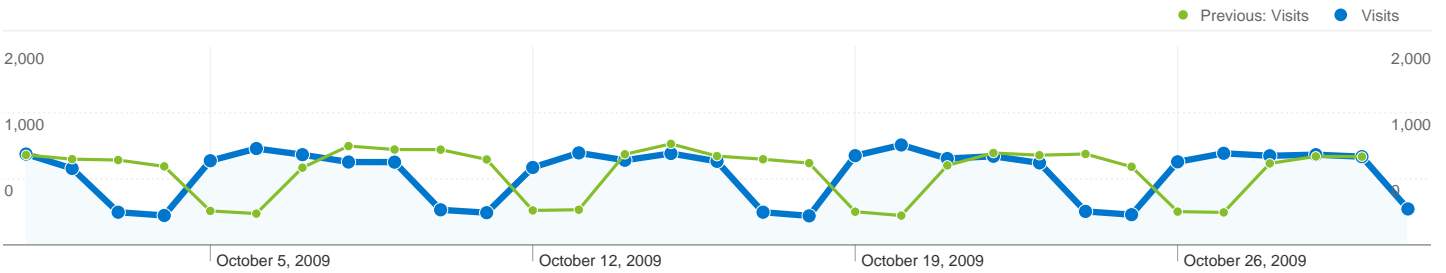

**12,233 people visited this site**

**22,313 Visits**

Previous: 22,100 (0.96%)

**12,233 Absolute Unique Visitors**

Previous: 11,917 (2.65%)

**69,725 Pageviews**

Previous: 67,592 (3.16%)

**3.12 Average Pageviews**

Previous: 3.06 (2.17%)

**00:04:19 Time on Site**

Previous: 00:04:10 (3.81%)

**50.21% Bounce Rate**

Previous: 50.73% (-1.03%)

**47.32% New Visits**

Previous: 46.85% (1.01%)

**Technical Profile**

## All traffic sources sent a total of 22,313 visits

## Pages on this site were viewed a total of 69,725 times

 **69,725 Pageviews**

Previous: 67,592 (3.16%)

 **55,397 Unique Views**

Previous: 54,279 (2.06%)

 **50.21% Bounce Rate**

Previous: 50.73% (-1.03%)