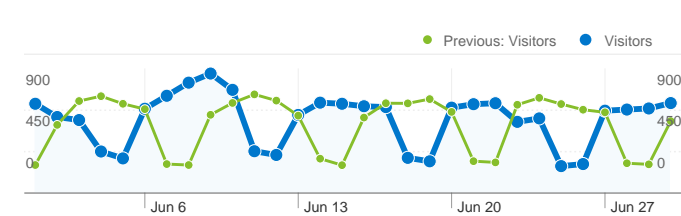

**Site Usage**

**20,320 Visits**

Previous: 20,015 (1.52%)

**53.19% Bounce Rate**

Previous: 52.14% (2.02%)

**58,152 Pageviews**

Previous: 57,459 (1.21%)

**00:03:34 Avg. Time on Site**

Previous: 00:03:44 (-4.40%)

**2.86 Pages/Visit**

Previous: 2.87 (-0.31%)

**53.93% % New Visits**

Previous: 50.76% (6.25%)

**Visitors Overview**

**Visitors**  
**12,349**

**Map Overlay**

**12,349 people visited this site**

**20,320 Visits**

Previous: 20,015 (1.52%)

**12,349 Absolute Unique Visitors**

Previous: 11,562 (6.81%)

**58,152 Pageviews**

Previous: 57,459 (1.21%)

**2.86 Average Pageviews**

1 - 10 of 142

Pages on this site were viewed a total of 58,152 times

 **58,152 Pageviews**

Previous: 57,459 (1.21%)

 **46,070 Unique Views**

Previous: 45,875 (0.43%)

 **53.19% Bounce Rate**

Previous: 52.14% (2.02%)