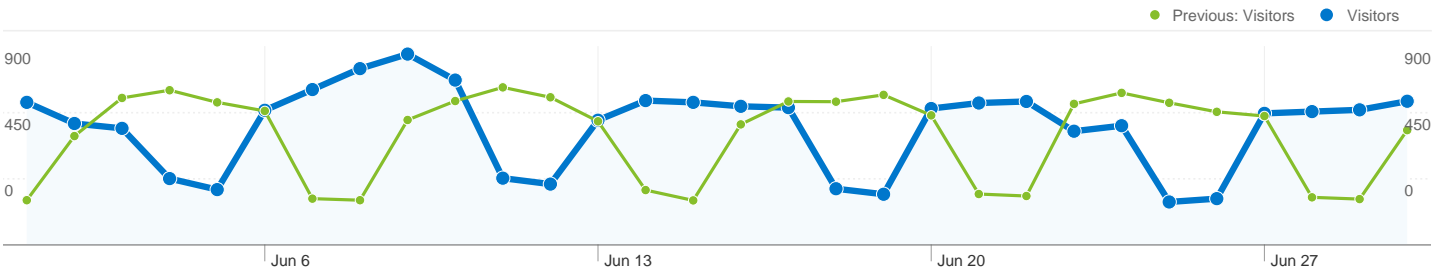

**Site Usage**

**20,320 Visits**

Previous: 20,015 (1.52%)

**53.19% Bounce Rate**

Previous: 52.14% (2.02%)

**58,152 Pageviews**

Previous: 57,459 (1.21%)

**00:03:34 Avg. Time on Site**

Previous: 00:03:44 (-4.40%)

**2.86 Pages/Visit**

Previous: 2.87 (-0.31%)

**53.93% % New Visits**

Previous: 50.76% (6.25%)

**Visitors Overview**

**Visitors**  
**12,349**

**Map Overlay**

**Traffic Sources Overview**

- **Search Engines**  
12,208.00 (60.08%)
- **Referring Sites**  
5,445.00 (26.80%)
- **Direct Traffic**  
2,667.00 (13.12%)

Referring Sites		
Source	Visits	% visits
apache.org		
Jun 1, 2011 - Jun 30, 2011	1,389	25.51%
May 1, 2011 - May 31, 2011	755	15.85%
% Change	83.97%	60.93%
en.wikipedia.org		
Jun 1, 2011 - Jun 30, 2011	622	11.42%
May 1, 2011 - May 31, 2011	633	13.29%
% Change	-1.74%	-14.05%
wiki.apache.org		
Jun 1, 2011 - Jun 30, 2011	537	9.86%
May 1, 2011 - May 31, 2011	557	11.69%
% Change	-3.59%	-15.67%
stackoverflow.com		
Jun 1, 2011 - Jun 30, 2011	260	4.78%
May 1, 2011 - May 31, 2011	249	5.23%
% Change	4.42%	-8.66%
projects.apache.org		
Jun 1, 2011 - Jun 30, 2011	218	4.00%
May 1, 2011 - May 31, 2011	214	4.49%
% Change	1.87%	-10.89%

**12,349 people visited this site**

**20,320 Visits**

Previous: 20,015 (1.52%)

**12,349 Absolute Unique Visitors**

Previous: 11,562 (6.81%)

**58,152 Pageviews**

Previous: 57,459 (1.21%)

**2.86 Average Pageviews**