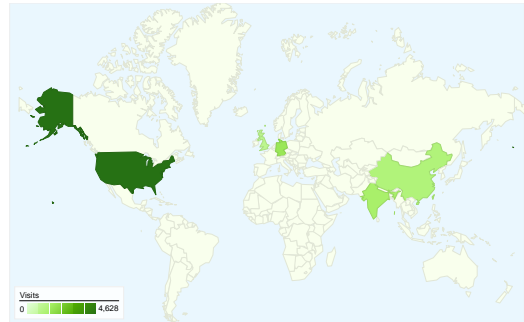

Previous: 00:03:44 (-4.40%)

**2.86 Pages/Visit**

Previous: 2.87 (-0.31%)

**53.93% % New Visits**

Previous: 50.76% (6.25%)

**Visitors Overview**

**Visitors**  
**12,349**

**Map Overlay**

**Traffic Sources Overview**

- **Search Engines**  
12,208.00 (60.08%)
- **Referring Sites**  
5,445.00 (26.80%)
- **Direct Traffic**  
2,667.00 (13.12%)

Referring Sites		
Source	Visits	% visits
apache.org		
Jun 1, 2011 - Jun 30, 2011	1,389	25.51%
May 1, 2011 - May 31, 2011	755	15.85%
% Change	83.97%	60.93%
en.wikipedia.org		
Jun 1, 2011 - Jun 30, 2011	622	11.42%
May 1, 2011 - May 31, 2011	633	13.29%
% Change	-1.74%	-14.05%
wiki.apache.org		
Jun 1, 2011 - Jun 30, 2011	537	9.86%
May 1, 2011 - May 31, 2011	557	11.69%
% Change	-3.59%	-15.67%
stackoverflow.com		
Jun 1, 2011 - Jun 30, 2011	260	4.78%
May 1, 2011 - May 31, 2011	249	5.23%
% Change	4.42%	-8.66%
projects.apache.org		
Jun 1, 2011 - Jun 30, 2011	218	4.00%
May 1, 2011 - May 31, 2011	214	4.49%
% Change	1.87%	-10.89%

## Top Traffic Sources

Sources	Visits	% visits
google (organic)		
Jun 1, 2011 - Jun 30, 2011	11,862	58.38%
May 1, 2011 - May 31, 2011	12,523	62.57%
% Change	-5.28%	-6.70%
(direct) ((none))		
Jun 1, 2011 - Jun 30, 2011	2,667	13.12%
May 1, 2011 - May 31, 2011	2,453	12.26%
% Change	8.72%	7.09%
apache.org (referral)		
Jun 1, 2011 - Jun 30, 2011	1,389	6.84%
May 1, 2011 - May 31, 2011	755	3.77%
% Change	83.97%	81.21%
en.wikipedia.org (referral)		
Jun 1, 2011 - Jun 30, 2011	622	3.06%
May 1, 2011 - May 31, 2011	633	3.16%
% Change	-1.74%	-3.21%
wiki.apache.org (referral)		

Jun 1, 2011 - Jun 30, 2011	537	2.64%	Jun 1, 2011 - Jun 30, 2011	190	1.56%
May 1, 2011 - May 31, 2011	557	2.78%	May 1, 2011 - May 31, 2011	43	0.34%
% Change	-3.59%	-5.04%	% Change	341.86%	363.25%

**20,320 visits came from 142 countries/territories**