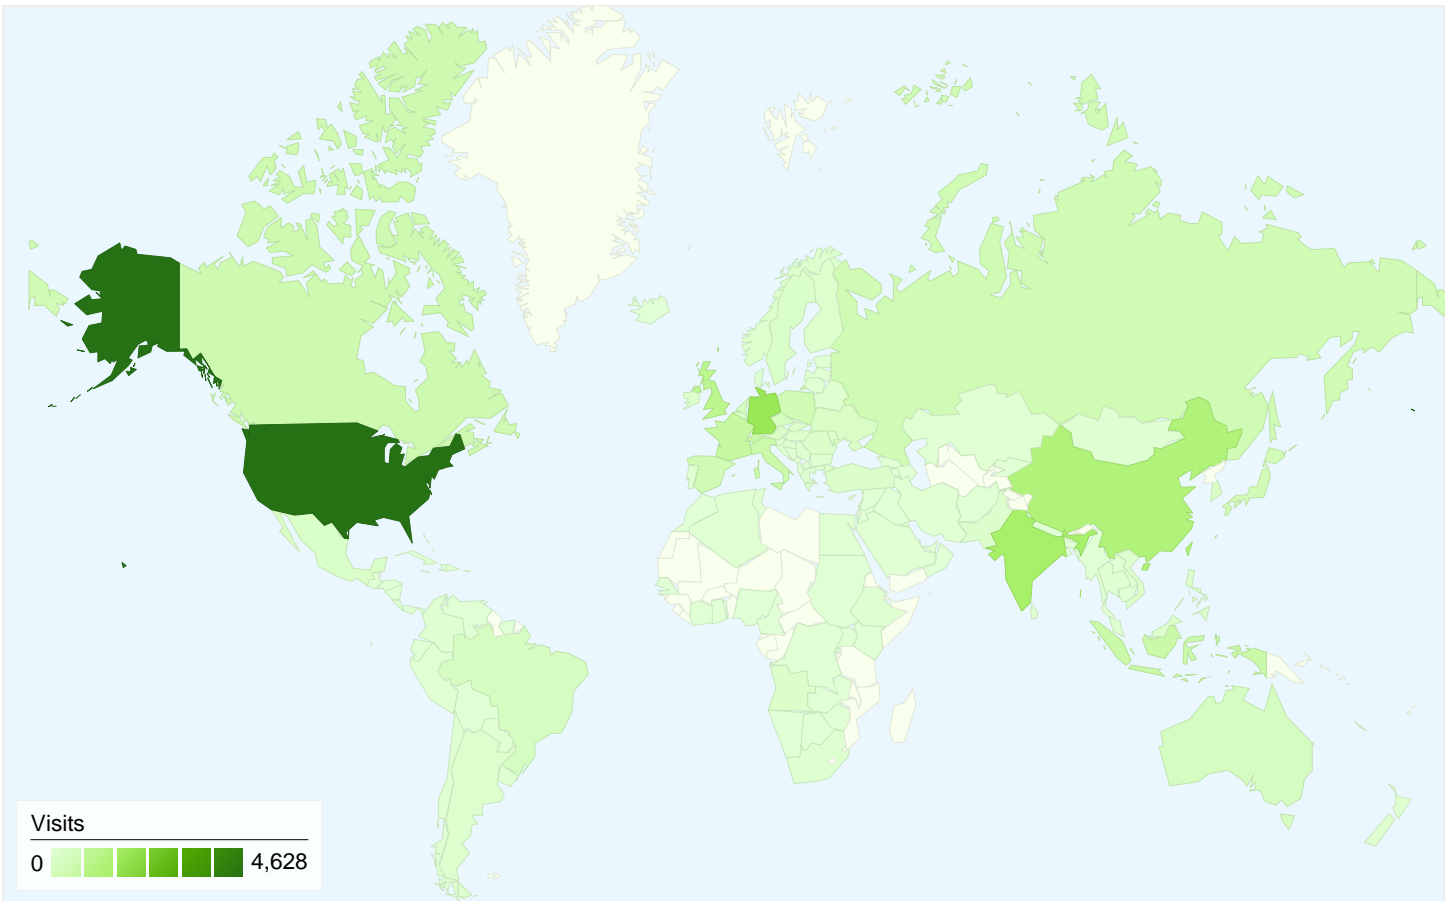

20,320 visits came from 142 countries/territories

Site Usage

Visits	Pages/Visit	Avg. Time on Site	% New Visits	Bounce Rate	
20,320 Previous: 20,015 (1.52%)	2.86 Previous: 2.87 (-0.31%)	00:03:34 Previous: 00:03:44 (-4.40%)	54.01% Previous: 50.83% (6.26%)	53.19% Previous: 52.14% (2.02%)	
Country/Territory	Visits	Pages/Visit	Avg. Time on Site	% New Visits	Bounce Rate
United States					
June 1, 2011 - June 30, 2011	4,628	2.90	00:03:27	59.55%	51.04%
May 1, 2011 - May 31, 2011	4,321	2.83	00:03:19	57.42%	52.07%
% Change	7.10%	2.73%	4.00%	3.72%	-1.99%
Germany					
June 1, 2011 - June 30, 2011	1,743	3.19	00:03:49	47.79%	45.15%
May 1, 2011 - May 31, 2011	2,018	3.13	00:03:52	44.75%	48.61%
% Change	-13.63%	1.91%	-1.38%	6.80%	-7.12%
India					
June 1, 2011 - June 30, 2011	1,456	3.10	00:04:14	54.74%	53.23%