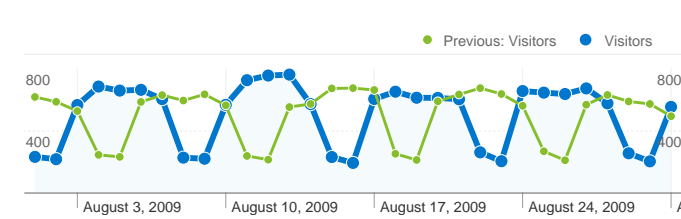

Site Usage

20,509 Visits

Previous: 20,554 (-0.22%)

49.64% Bounce Rate

Previous: 50.99% (-2.65%)

65,040 Pageviews

Previous: 63,238 (2.85%)

00:04:07 Avg. Time on Site

Previous: 00:04:05 (0.71%)

3.17 Pages/Visit

Previous: 3.08 (3.08%)

47.75% % New Visits

Previous: 47.54% (0.46%)

Visitors Overview

Visitors
11,273

Map Overlay world

11,273 people visited this site

20,509 Visits

Previous: 20,554 (-0.22%)

11,273 Absolute Unique Visitors

Previous: 11,266 (0.06%)

65,040 Pageviews

Previous: 63,238 (2.85%)

3.17 Average Pageviews

1 - 10 of 140

Pages on this site were viewed a total of 65,040 times

 **65,040 Pageviews**

Previous: 63,238 (2.85%)

 **51,801 Unique Views**

Previous: 50,055 (3.49%)

 **49.64% Bounce Rate**

Previous: 50.99% (-2.65%)