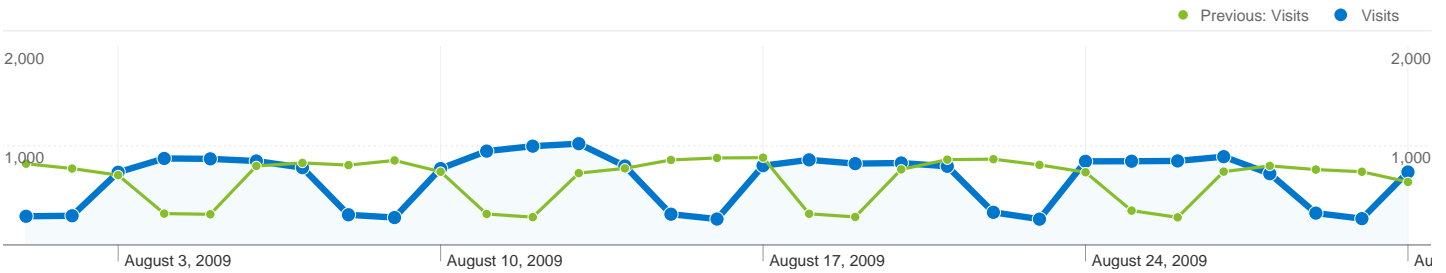

All traffic sources sent a total of 20,509 visits

14.29% Direct Traffic

Previous: 13.67% (4.54%)

30.50% Referring Sites

Previous: 31.94% (-4.51%)

55.21% Search Engines

Previous: 54.39% (1.51%)

- **Search Engines**
  11,324.00 (55.21%)
- **Referring Sites**
  6,255.00 (30.50%)
- **Direct Traffic**
  2,930.00 (14.29%)

Top Traffic Sources

Sources	Visits	% visits
google (organic)		
Aug 1, 2009 - Aug 31, 2009	11,149	54.36%
Jul 1, 2009 - Jul 31, 2009	10,933	53.19%
% Change	1.98%	2.20%
(direct) ((none))		
Aug 1, 2009 - Aug 31, 2009	2,930	14.29%
Jul 1, 2009 - Jul 31, 2009	2,809	13.67%
% Change	4.31%	4.54%
apache.org (referral)		
Aug 1, 2009 - Aug 31, 2009	2,482	12.10%
Jul 1, 2009 - Jul 31, 2009	2,548	12.40%
% Change	-2.59%	-2.38%
en.wikipedia.org (referral)		
Aug 1, 2009 - Aug 31, 2009	486	2.37%
Jul 1, 2009 - Jul 31, 2009	517	2.52%
% Change	-6.00%	-5.79%
wiki.apache.org (referral)		

Keywords	Visits	% visits
jackrabbit		
Aug 1, 2009 - Aug 31, 2009	4,449	39.29%
Jul 1, 2009 - Jul 31, 2009	4,521	40.44%
% Change	-1.59%	-2.84%
apache jackrabbit		
Aug 1, 2009 - Aug 31, 2009	1,310	11.57%
Jul 1, 2009 - Jul 31, 2009	1,359	12.16%
% Change	-3.61%	-4.83%
jack rabbit		
Aug 1, 2009 - Aug 31, 2009	341	3.01%
Jul 1, 2009 - Jul 31, 2009	338	3.02%
% Change	0.89%	-0.40%
jackrabbit apache		
Aug 1, 2009 - Aug 31, 2009	206	1.82%
Jul 1, 2009 - Jul 31, 2009	187	1.67%
% Change	10.16%	8.76%
jcr api