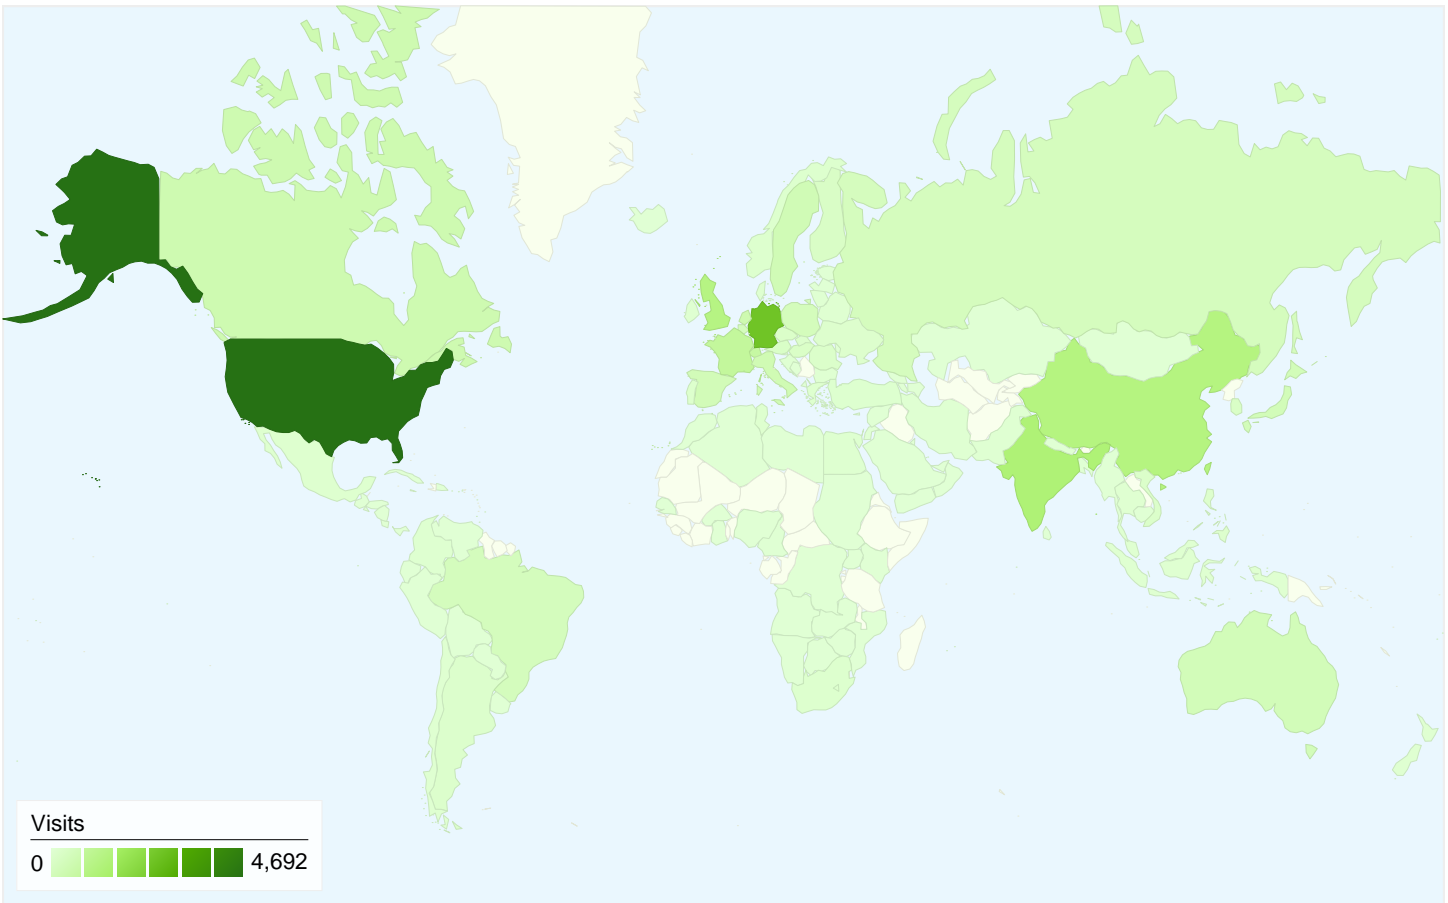

20,509 visits came from 140 countries/territories

Site Usage

Country/Territory	Visits	Pages/Visit	Avg. Time on Site	% New Visits	Bounce Rate
Visits 20,509 Previous: 20,554 (-0.22%)	Pages/Visit 3.17 Previous: 3.08 (3.08%)	Avg. Time on Site 00:04:07 Previous: 00:04:05 (0.71%)	% New Visits 47.84% Previous: 47.65% (0.41%)	Bounce Rate 49.64% Previous: 50.99% (-2.65%)	
United States					
August 1, 2009 - August 31, 2009	4,692	2.99	00:03:24	53.96%	54.54%
July 1, 2009 - July 31, 2009	4,700	2.95	00:03:30	55.19%	54.19%
% Change	-0.17%	1.52%	-2.90%	-2.22%	0.64%
Germany					
August 1, 2009 - August 31, 2009	2,540	3.46	00:04:26	47.09%	46.38%
July 1, 2009 - July 31, 2009	2,199	2.95	00:03:29	43.57%	50.25%
% Change	15.51%	17.42%	27.33%	8.08%	-7.71%
India					
August 1, 2009 - August 31, 2009	1,305	2.93	00:04:51	50.34%	50.27%