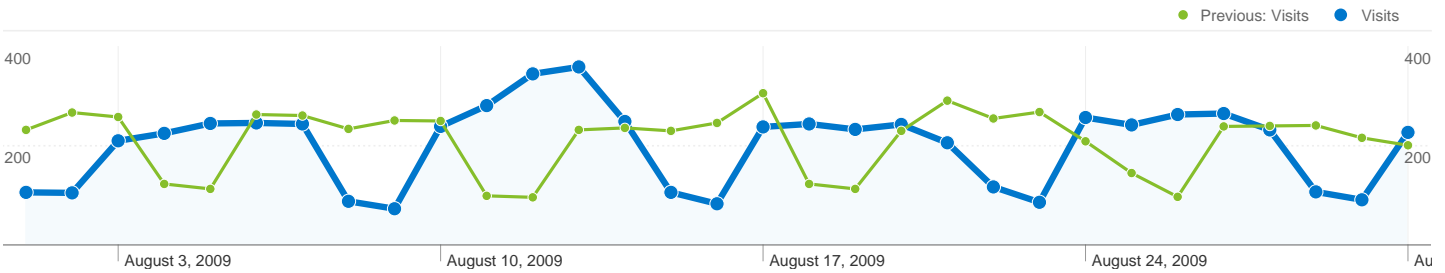

Referring sites sent 6,255 visits via 586 sources

Site Usage

Visits	Pages/Visit	Avg. Time on Site	% New Visits	Bounce Rate	
6,255 Previous: 6,565 (-4.72%)	2.87 Previous: 2.69 (6.44%)	00:03:34 Previous: 00:03:12 (11.56%)	57.99% Previous: 55.38% (4.70%)	53.73% Previous: 58.37% (-7.94%)	
Source	Visits	Pages/Visit	Avg. Time on Site	% New Visits	Bounce Rate
apache.org					
August 1, 2009 - August 31, 2009	2,482	2.49	00:02:32	70.71%	62.65%
July 1, 2009 - July 31, 2009	2,548	2.50	00:02:22	71.15%	66.21%
% Change	-2.59%	-0.36%	7.16%	-0.63%	-5.37%
en.wikipedia.org					
August 1, 2009 - August 31, 2009	486	3.99	00:06:03	58.23%	34.77%
July 1, 2009 - July 31, 2009	517	3.38	00:04:35	52.22%	44.68%
% Change	-6.00%	17.99%	31.88%	11.50%	-22.17%
wiki.apache.org					
August 1, 2009 - August 31, 2009	473	3.18	00:05:15	15.01%	42.28%
July 1, 2009 - July 31, 2009	593	2.70	00:04:18	11.97%	54.64%
% Change	-20.24%	17.71%	22.06%	25.37%	-22.61%
sling.apache.org					
August 1, 2009 - August 31, 2009	223	3.13	00:03:22	45.74%	60.54%
July 1, 2009 - July 31, 2009	137	2.84	00:04:21	51.09%	56.93%
% Change	62.77%	10.24%	-22.70%	-10.48%	6.33%
heise.de					
August 1, 2009 - August 31, 2009	185	2.66	00:02:16	91.89%	48.65%
July 1, 2009 - July 31, 2009	4	5.50	00:01:33	75.00%	50.00%
% Change	4,525.00%	-51.65%	47.35%	22.52%	-2.70%
jakarta.apache.org					
August 1, 2009 - August 31, 2009	159	3.57	00:03:40	67.92%	36.48%