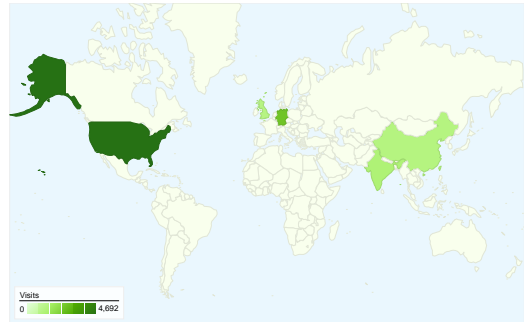

Previous: 00:04:05 (0.71%)

3.17 Pages/Visit

Previous: 3.08 (3.08%)

47.75% % New Visits

Previous: 47.54% (0.46%)

Visitors Overview

Visitors
11,273

Map Overlay world

11,273 people visited this site

20,509 Visits

Previous: 20,554 (-0.22%)

11,273 Absolute Unique Visitors

Previous: 11,266 (0.06%)

65,040 Pageviews

Previous: 63,238 (2.85%)

3.17 Average Pageviews

All traffic sources sent a total of 20,509 visits

14.29% Direct Traffic

Previous: 13.67% (4.54%)

30.50% Referring Sites

Previous: 31.94% (-4.51%)

55.21% Search Engines

Previous: 54.39% (1.51%)

- **Search Engines**
11,324.00 (55.21%)
- **Referring Sites**
6,255.00 (30.50%)
- **Direct Traffic**
2,930.00 (14.29%)

Top Traffic Sources

Sources	Visits	% visits
google (organic)		
Aug 1, 2009 - Aug 31, 2009	11,149	54.36%
Jul 1, 2009 - Jul 31, 2009	10,933	53.19%
% Change	1.98%	2.20%
(direct) ((none))		
Aug 1, 2009 - Aug 31, 2009	2,930	14.29%
Jul 1, 2009 - Jul 31, 2009	2,809	13.67%
% Change	4.31%	4.54%
apache.org (referral)		
Aug 1, 2009 - Aug 31, 2009	2,482	12.10%
Jul 1, 2009 - Jul 31, 2009	2,548	12.40%
% Change	-2.59%	-2.38%
en.wikipedia.org (referral)		
Aug 1, 2009 - Aug 31, 2009	486	2.37%
Jul 1, 2009 - Jul 31, 2009	517	2.52%
% Change	-6.00%	-5.79%
wiki.apache.org (referral)		