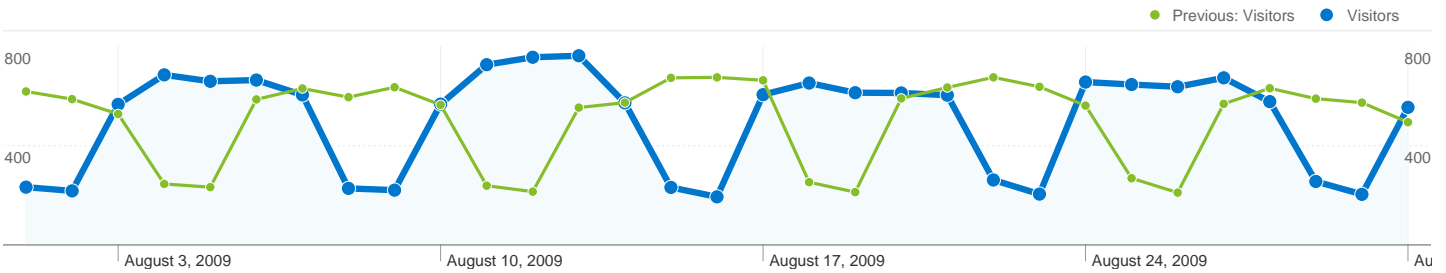

Site Usage

20,509 Visits

Previous: 20,554 (-0.22%)

49.64% Bounce Rate

Previous: 50.99% (-2.65%)

65,040 Pageviews

Previous: 63,238 (2.85%)

00:04:07 Avg. Time on Site

Previous: 00:04:05 (0.71%)

3.17 Pages/Visit

Previous: 3.08 (3.08%)

47.75% % New Visits

Previous: 47.54% (0.46%)

Visitors Overview

Visitors
11,273

Map Overlay world

11,273 people visited this site

20,509 Visits

Previous: 20,554 (-0.22%)

11,273 Absolute Unique Visitors

Previous: 11,266 (0.06%)

65,040 Pageviews

Previous: 63,238 (2.85%)

3.17 Average Pageviews

1 - 10 of 140

Pages on this site were viewed a total of 65,040 times

 **65,040 Pageviews**

Previous: 63,238 (2.85%)

 **51,801 Unique Views**

Previous: 50,055 (3.49%)

 **49.64% Bounce Rate**

Previous: 50.99% (-2.65%)