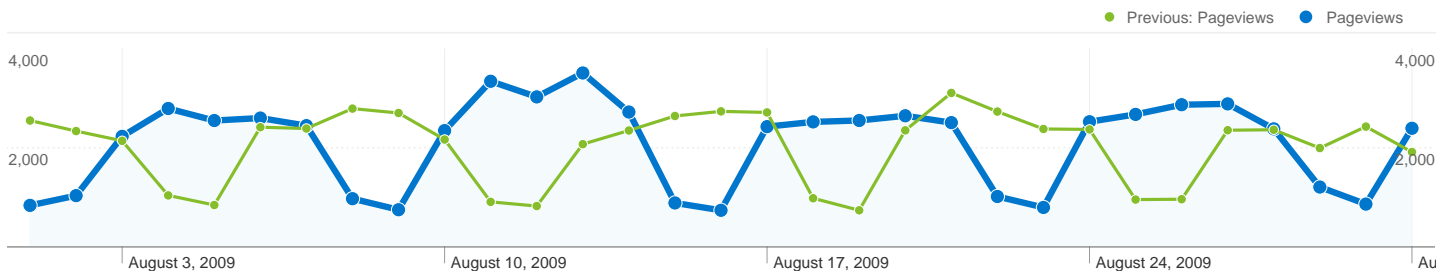

Pages on this site were viewed a total of 65,040 times

65,040 Pageviews

Previous: 63,238 (2.85%)

51,801 Unique Views

Previous: 50,055 (3.49%)

49.64% Bounce Rate

Previous: 50.99% (-2.65%)

Top Content

Pages	Pageviews	% Pageviews
/index.html		
Aug 1, 2009 - Aug 31, 2009	16,584	25.50%
Jul 1, 2009 - Jul 31, 2009	16,675	26.37%
% Change	-0.55%	-3.30%
/downloads.html		
Aug 1, 2009 - Aug 31, 2009	6,251	9.61%
Jul 1, 2009 - Jul 31, 2009	5,505	8.71%
% Change	13.55%	10.41%
/getting-started-with-apache-jackrabbit.html		
Aug 1, 2009 - Aug 31, 2009	3,973	6.11%
Jul 1, 2009 - Jul 31, 2009	3,899	6.17%
% Change	1.90%	-0.93%
/jackrabbit-components.html		
Aug 1, 2009 - Aug 31, 2009	3,890	5.98%
Jul 1, 2009 - Jul 31, 2009	3,481	5.50%
% Change	11.75%	8.65%
/jackrabbit-configuration.html