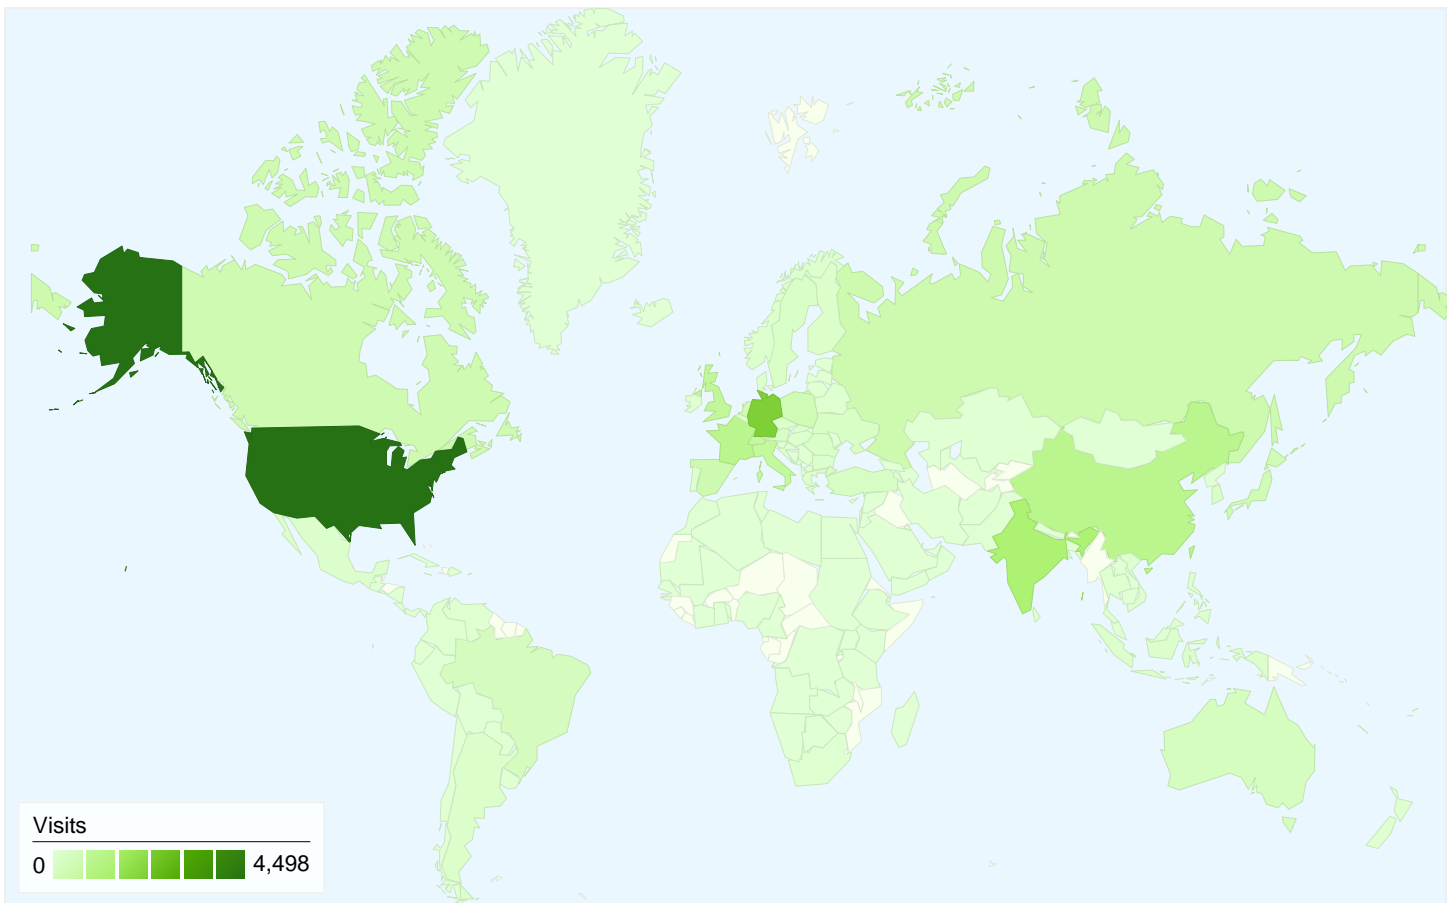

11,506 people visited this site

19,521 Visits

Previous: 20,581 (-5.15%)

11,506 Absolute Unique Visitors

Previous: 12,105 (-4.95%)

56,826 Pageviews

Previous: 59,510 (-4.51%)

2.91 Average Pageviews

All traffic sources sent a total of 19,521 visits

13.55% Direct Traffic

Previous: 13.64% (-0.65%)

25.10% Referring Sites

Previous: 25.75% (-2.55%)

61.35% Search Engines

Previous: 60.60% (1.23%)

- **Search Engines**
11,976.00 (61.35%)
- **Referring Sites**
4,899.00 (25.10%)
- **Direct Traffic**
2,646.00 (13.55%)

Feb 1, 2011 - Feb 28, 2011	553	2.83%
Jan 1, 2011 - Jan 31, 2011	565	2.75%
% Change	-2.12%	3.19%

Feb 1, 2011 - Feb 28, 2011	74	0.62%
Jan 1, 2011 - Jan 31, 2011	60	0.48%
% Change	23.33%	28.45%

19,521 visits came from 150 countries/territories