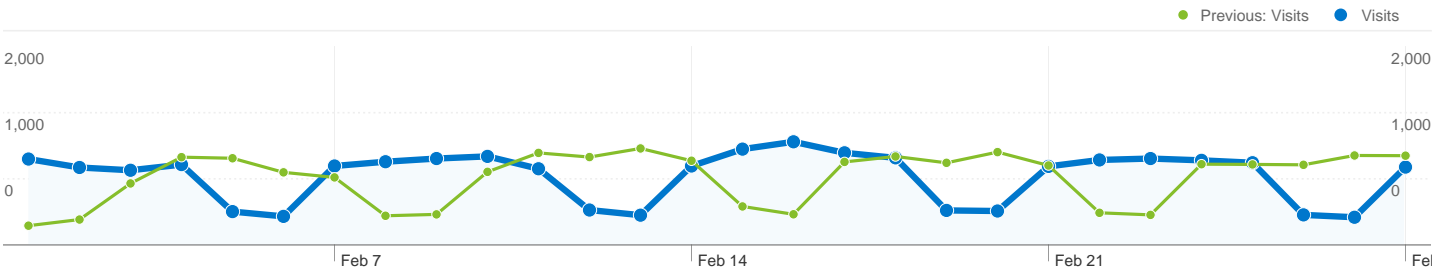

All traffic sources sent a total of 19,521 visits

13.55% Direct Traffic

Previous: 13.64% (-0.65%)

25.10% Referring Sites

Previous: 25.75% (-2.55%)

61.35% Search Engines

Previous: 60.60% (1.23%)

- **Search Engines**
  11,976.00 (61.35%)
- **Referring Sites**
  4,899.00 (25.10%)
- **Direct Traffic**
  2,646.00 (13.55%)

Top Traffic Sources

Sources	Visits	% visits	Keywords	Visits	% visits
google (organic)			jackrabbit		
Feb 1, 2011 - Feb 28, 2011	11,668	59.77%	Feb 1, 2011 - Feb 28, 2011	4,011	33.49%
Jan 1, 2011 - Jan 31, 2011	12,134	58.96%	Jan 1, 2011 - Jan 31, 2011	4,416	35.40%
% Change	-3.84%	1.38%	% Change	-9.17%	-5.40%
(direct) ((none))			apache jackrabbit		
Feb 1, 2011 - Feb 28, 2011	2,646	13.55%	Feb 1, 2011 - Feb 28, 2011	1,351	11.28%
Jan 1, 2011 - Jan 31, 2011	2,808	13.64%	Jan 1, 2011 - Jan 31, 2011	1,312	10.52%
% Change	-5.77%	-0.65%	% Change	2.97%	7.25%
apache.org (referral)			jack rabbit		
Feb 1, 2011 - Feb 28, 2011	778	3.99%	Feb 1, 2011 - Feb 28, 2011	436	3.64%
Jan 1, 2011 - Jan 31, 2011	1,075	5.22%	Jan 1, 2011 - Jan 31, 2011	586	4.70%
% Change	-27.63%	-23.70%	% Change	-25.60%	-22.51%
en.wikipedia.org (referral)			jackrabbit apache		
Feb 1, 2011 - Feb 28, 2011	590	3.02%	Feb 1, 2011 - Feb 28, 2011	191	1.59%
Jan 1, 2011 - Jan 31, 2011	556	2.70%	Jan 1, 2011 - Jan 31, 2011	192	1.54%
% Change	6.12%	11.88%	% Change	-0.52%	3.61%
wiki.apache.org (referral)			jackrabbit jcr