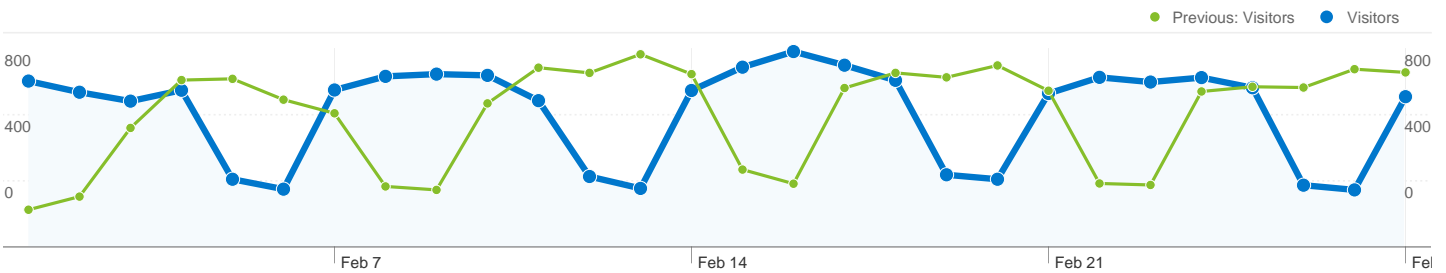

Site Usage

19,521 Visits

Previous: 20,581 (-5.15%)

51.56% Bounce Rate

Previous: 51.37% (0.38%)

56,826 Pageviews

Previous: 59,510 (-4.51%)

00:03:47 Avg. Time on Site

Previous: 00:03:50 (-1.54%)

2.91 Pages/Visit

Previous: 2.89 (0.67%)

51.57% % New Visits

Previous: 51.78% (-0.41%)

Visitors Overview

Visitors
11,506

Map Overlay

11,506 people visited this site

19,521 Visits

Previous: 20,581 (-5.15%)

11,506 Absolute Unique Visitors

Previous: 12,105 (-4.95%)

56,826 Pageviews

Previous: 59,510 (-4.51%)

2.91 Average Pageviews

Site Usage

Visits	Pages/Visit	Avg. Time on Site	% New Visits	Bounce Rate	
19,521 Previous: 20,581 (-5.15%)	2.91 Previous: 2.89 (0.67%)	00:03:47 Previous: 00:03:50 (-1.54%)	51.70% Previous: 51.86% (-0.31%)	51.56% Previous: 51.37% (0.38%)	
Country/Territory	Visits	Pages/Visit	Avg. Time on Site	% New Visits	Bounce Rate
United States					
February 1, 2011 - February 28, 2011	4,498	2.87	00:03:21	55.76%	54.16%
January 1, 2011 - January 31, 2011	4,510	2.96	00:03:45	56.14%	51.51%
% Change	-0.27%	-3.21%	-10.40%	-0.68%	5.14%
Germany					
February 1, 2011 - February 28, 2011	2,174	2.96	00:04:14	41.67%	48.30%
January 1, 2011 - January 31, 2011	2,150	3.05	00:04:23	47.30%	47.49%
% Change	1.12%	-2.94%	-3.58%	-11.90%	1.71%
India					
February 1, 2011 - February 28, 2011	1,297	2.79	00:04:29	57.59%	52.74%