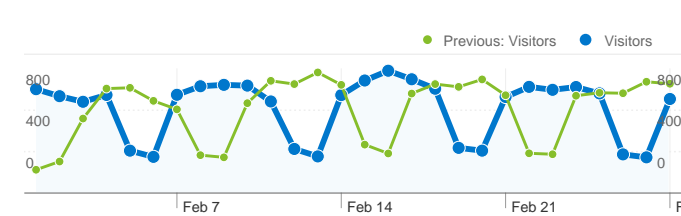

Site Usage

19,521 Visits

Previous: 20,581 (-5.15%)

51.56% Bounce Rate

Previous: 51.37% (0.38%)

56,826 Pageviews

Previous: 59,510 (-4.51%)

00:03:47 Avg. Time on Site

Previous: 00:03:50 (-1.54%)

2.91 Pages/Visit

Previous: 2.89 (0.67%)

51.57% % New Visits

Previous: 51.78% (-0.41%)

Visitors Overview

Visitors
11,506

Map Overlay

11,506 people visited this site

19,521 Visits

Previous: 20,581 (-5.15%)

11,506 Absolute Unique Visitors

Previous: 12,105 (-4.95%)

56,826 Pageviews

Previous: 59,510 (-4.51%)

2.91 Average Pageviews

1 - 10 of 150

Pages on this site were viewed a total of 56,826 times

56,826 Pageviews

Previous: 59,510 (-4.51%)

45,483 Unique Views

Previous: 47,358 (-3.96%)

51.56% Bounce Rate

Previous: 51.37% (0.38%)