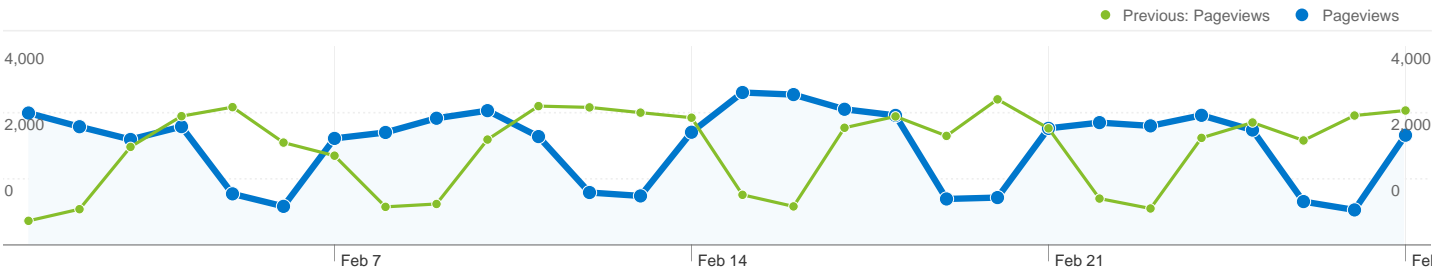

Pages on this site were viewed a total of 56,826 times

56,826 Pageviews

Previous: 59,510 (-4.51%)

45,483 Unique Views

Previous: 47,358 (-3.96%)

51.56% Bounce Rate

Previous: 51.37% (0.38%)

Top Content

Pages	Pageviews	% Pageviews
/index.html		
Feb 1, 2011 - Feb 28, 2011	14,253	25.08%
Jan 1, 2011 - Jan 31, 2011	15,338	25.77%
% Change	-7.07%	-2.68%
/downloads.html		
Feb 1, 2011 - Feb 28, 2011	5,288	9.31%
Jan 1, 2011 - Jan 31, 2011	5,923	9.95%
% Change	-10.72%	-6.50%
/getting-started-with-apache-jackrabbit.html		
Feb 1, 2011 - Feb 28, 2011	3,853	6.78%
Jan 1, 2011 - Jan 31, 2011	4,047	6.80%
% Change	-4.79%	-0.30%
/frequently-asked-questions.html		
Feb 1, 2011 - Feb 28, 2011	2,676	4.71%
Jan 1, 2011 - Jan 31, 2011	2,946	4.95%
% Change	-9.16%	-4.87%
/jcr-api.html