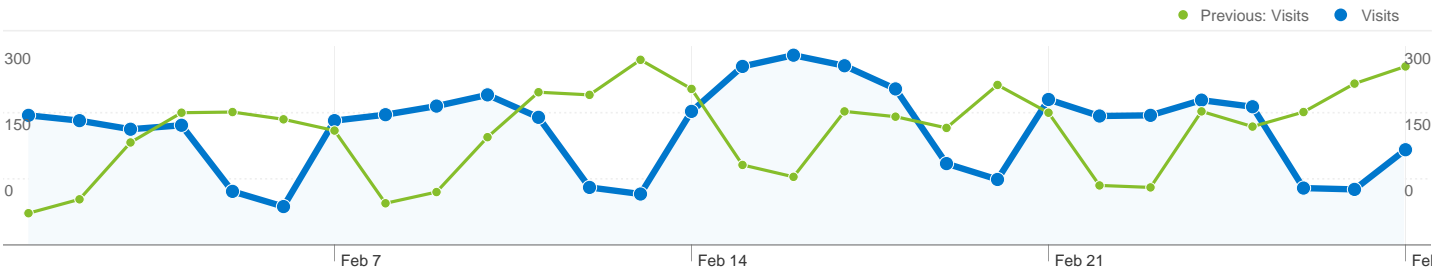

Referring sites sent 4,899 visits via 622 sources

Site Usage

Source	Visits	Pages/Visit	Avg. Time on Site	% New Visits	Bounce Rate
Visits 4,899 Previous: 5,300 (-7.57%)					
Pages/Visit 2.67 Previous: 2.70 (-1.09%)					
Avg. Time on Site 00:03:13 Previous: 00:03:42 (-12.92%)					
% New Visits 56.64% Previous: 58.47% (-3.13%)					
Bounce Rate 52.09% Previous: 51.15% (1.84%)					
Source	Visits	Pages/Visit	Avg. Time on Site	% New Visits	Bounce Rate
apache.org					
February 1, 2011 - February 28, 2011	778	2.22	00:01:31	77.38%	64.91%
January 1, 2011 - January 31, 2011	1,075	2.29	00:02:34	71.72%	62.23%
% Change	-27.63%	-2.92%	-40.85%	7.89%	4.30%
en.wikipedia.org					
February 1, 2011 - February 28, 2011	590	3.54	00:03:47	64.07%	38.81%
January 1, 2011 - January 31, 2011	556	3.44	00:04:02	68.88%	36.51%
% Change	6.12%	2.86%	-6.24%	-6.99%	6.31%
wiki.apache.org					
February 1, 2011 - February 28, 2011	553	2.45	00:04:34	18.08%	49.19%
January 1, 2011 - January 31, 2011	565	2.90	00:05:18	23.89%	47.61%
% Change	-2.12%	-15.46%	-14.04%	-24.32%	3.31%
projects.apache.org					
February 1, 2011 - February 28, 2011	313	3.81	00:03:56	52.40%	37.06%
January 1, 2011 - January 31, 2011	313	3.36	00:05:51	48.88%	38.34%
% Change	0.00%	13.30%	-32.93%	7.19%	-3.33%
stackoverflow.com					
February 1, 2011 - February 28, 2011	231	3.06	00:04:08	70.56%	38.96%
January 1, 2011 - January 31, 2011	214	3.04	00:03:55	74.30%	41.12%
% Change	7.94%	0.62%	5.19%	-5.03%	-5.25%
sling.apache.org					
February 1, 2011 - February 28, 2011	179	2.63	00:02:32	62.01%	57.54%