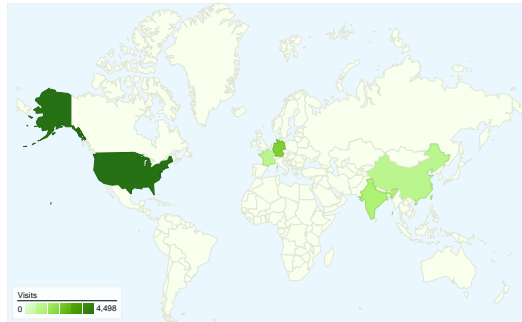

Previous: 00:03:50 (-1.54%)

2.91 Pages/Visit

Previous: 2.89 (0.67%)

51.57% % New Visits

Previous: 51.78% (-0.41%)

Visitors Overview

Visitors
11,506

Map Overlay

11,506 people visited this site

19,521 Visits

Previous: 20,581 (-5.15%)

11,506 Absolute Unique Visitors

Previous: 12,105 (-4.95%)

56,826 Pageviews

Previous: 59,510 (-4.51%)

2.91 Average Pageviews

All traffic sources sent a total of 19,521 visits

13.55% Direct Traffic

Previous: 13.64% (-0.65%)

25.10% Referring Sites

Previous: 25.75% (-2.55%)

61.35% Search Engines

Previous: 60.60% (1.23%)

- **Search Engines**
11,976.00 (61.35%)
- **Referring Sites**
4,899.00 (25.10%)
- **Direct Traffic**
2,646.00 (13.55%)

Feb 1, 2011 - Feb 28, 2011	553	2.83%
Jan 1, 2011 - Jan 31, 2011	565	2.75%
% Change	-2.12%	3.19%

Feb 1, 2011 - Feb 28, 2011	74	0.62%
Jan 1, 2011 - Jan 31, 2011	60	0.48%
% Change	23.33%	28.45%

19,521 visits came from 150 countries/territories