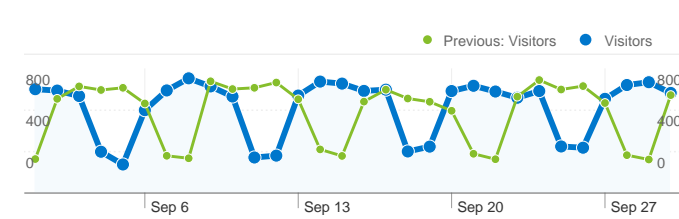

Site Usage

 **20,805 Visits**

Previous: 20,441 (1.78%)

 **54.03% Bounce Rate**

Previous: 52.75% (2.42%)

 **58,462 Pageviews**

Previous: 58,596 (-0.23%)

 **00:03:41 Avg. Time on Site**

Previous: 00:03:43 (-1.34%)

 **2.81 Pages/Visit**

Previous: 2.87 (-1.97%)

 **51.80% % New Visits**

Previous: 51.71% (0.17%)

Visitors Overview

Visitors
12,290

Map Overlay

12,290 people visited this site

20,805 Visits
 Previous: 20,441 (1.78%)

12,290 Absolute Unique Visitors
 Previous: 12,081 (1.73%)

58,462 Pageviews
 Previous: 58,596 (-0.23%)

2.81 Average Pageviews
 Previous: 2.87 (-1.97%)

1 - 10 of 147

Pages on this site were viewed a total of 58,462 times

 **58,462 Pageviews**
Previous: 58,596 (-0.23%)

 **47,264 Unique Views**
Previous: 47,281 (-0.04%)

 **54.03% Bounce Rate**
Previous: 52.75% (2.42%)