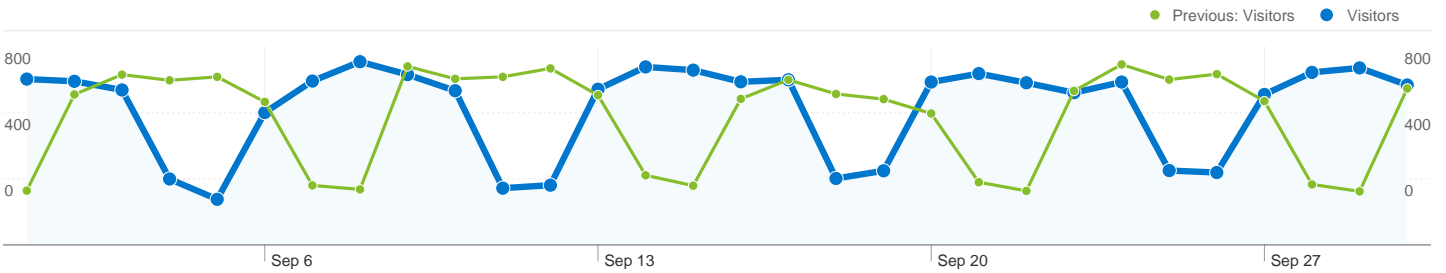

Site Usage

 **20,805 Visits**

Previous: 20,441 (1.78%)

 **54.03% Bounce Rate**

Previous: 52.75% (2.42%)

 **58,462 Pageviews**

Previous: 58,596 (-0.23%)

 **00:03:41 Avg. Time on Site**

Previous: 00:03:43 (-1.34%)

 **2.81 Pages/Visit**

Previous: 2.87 (-1.97%)

 **51.80% % New Visits**

Previous: 51.71% (0.17%)

Visitors Overview

Visitors
12,290

Map Overlay

12,290 people visited this site

20,805 Visits
 Previous: 20,441 (1.78%)

12,290 Absolute Unique Visitors
 Previous: 12,081 (1.73%)

58,462 Pageviews
 Previous: 58,596 (-0.23%)

2.81 Average Pageviews
 Previous: 2.87 (-1.97%)

1 - 10 of 147

Pages on this site were viewed a total of 58,462 times

 **58,462 Pageviews**
Previous: 58,596 (-0.23%)

 **47,264 Unique Views**
Previous: 47,281 (-0.04%)

 **54.03% Bounce Rate**
Previous: 52.75% (2.42%)