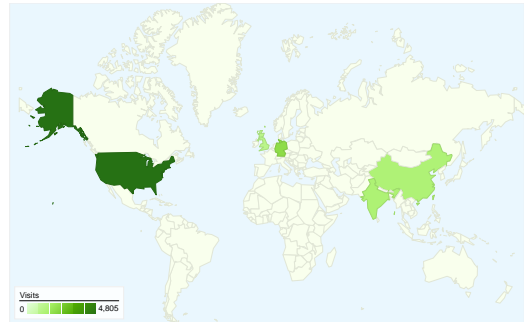

Previous: 00:03:43 (-1.34%)

 **2.81 Pages/Visit**

Previous: 2.87 (-1.97%)

 **51.80% % New Visits**

Previous: 51.71% (0.17%)

Visitors Overview

Visitors
12,290

Map Overlay

12,290 people visited this site

20,805 Visits
 Previous: 20,441 (1.78%)

12,290 Absolute Unique Visitors
 Previous: 12,081 (1.73%)

58,462 Pageviews
 Previous: 58,596 (-0.23%)

2.81 Average Pageviews
 Previous: 2.87 (-1.97%)

All traffic sources sent a total of 20,805 visits

12.23% Direct Traffic

Previous: 12.83% (-4.63%)

27.38% Referring Sites

Previous: 30.12% (-9.11%)

60.39% Search Engines

Previous: 57.05% (5.85%)

- Search Engines
12,564.00 (60.39%)
- Referring Sites
5,696.00 (27.38%)
- Direct Traffic
2,545.00 (12.23%)

Sep 1, 2010 - Sep 30, 2010	569	2.73%	Sep 1, 2010 - Sep 30, 2010	174	1.38%
Aug 1, 2010 - Aug 31, 2010	547	2.68%	Aug 1, 2010 - Aug 31, 2010	137	1.17%
% Change	4.02%	2.20%	% Change	27.01%	17.89%

20,805 visits came from 147 countries/territories