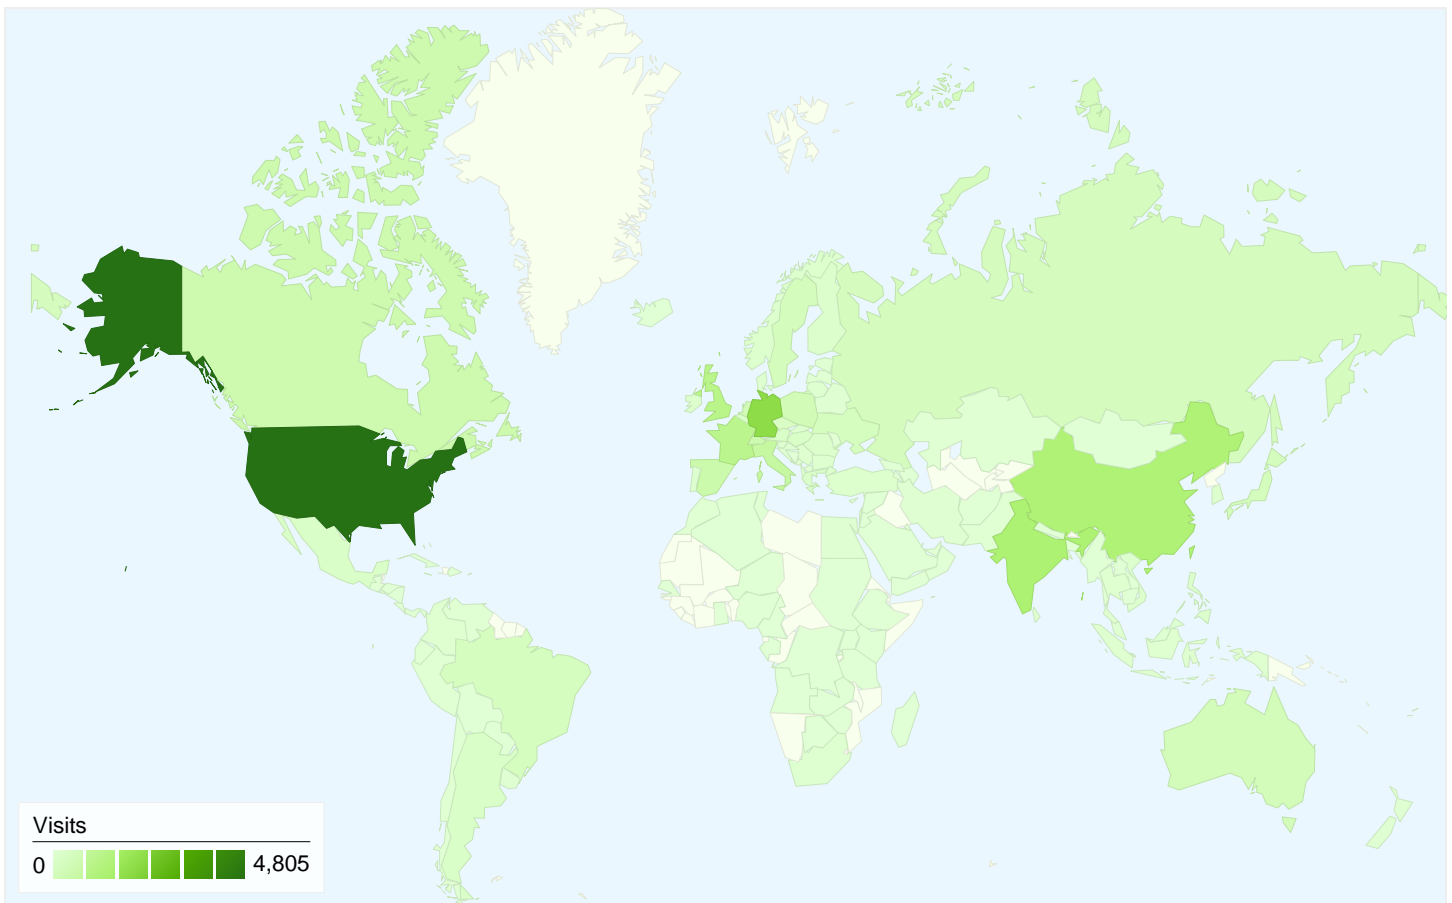

12,290 people visited this site

20,805 Visits
 Previous: 20,441 (1.78%)

12,290 Absolute Unique Visitors
 Previous: 12,081 (1.73%)

58,462 Pageviews
 Previous: 58,596 (-0.23%)

2.81 Average Pageviews
 Previous: 2.87 (-1.97%)

All traffic sources sent a total of 20,805 visits

12.23% Direct Traffic

Previous: 12.83% (-4.63%)

27.38% Referring Sites

Previous: 30.12% (-9.11%)

60.39% Search Engines

Previous: 57.05% (5.85%)

- Search Engines
12,564.00 (60.39%)
- Referring Sites
5,696.00 (27.38%)
- Direct Traffic
2,545.00 (12.23%)

Top Traffic Sources

Sources	Visits	% visits
google (organic)		
Sep 1, 2010 - Sep 30, 2010	12,213	58.70%
Aug 1, 2010 - Aug 31, 2010	11,449	56.01%
% Change	6.67%	4.81%
(direct) ((none))		
Sep 1, 2010 - Sep 30, 2010	2,545	12.23%
Aug 1, 2010 - Aug 31, 2010	2,622	12.83%
% Change	-2.94%	-4.63%
apache.org (referral)		
Sep 1, 2010 - Sep 30, 2010	2,071	9.95%
Aug 1, 2010 - Aug 31, 2010	2,066	10.11%
% Change	0.24%	-1.51%
en.wikipedia.org (referral)		
Sep 1, 2010 - Sep 30, 2010	615	2.96%
Aug 1, 2010 - Aug 31, 2010	647	3.17%
% Change	-4.95%	-6.61%
wiki.apache.org (referral)		

Sep 1, 2010 - Sep 30, 2010	569	2.73%	Sep 1, 2010 - Sep 30, 2010	174	1.38%
Aug 1, 2010 - Aug 31, 2010	547	2.68%	Aug 1, 2010 - Aug 31, 2010	137	1.17%
% Change	4.02%	2.20%	% Change	27.01%	17.89%

20,805 visits came from 147 countries/territories