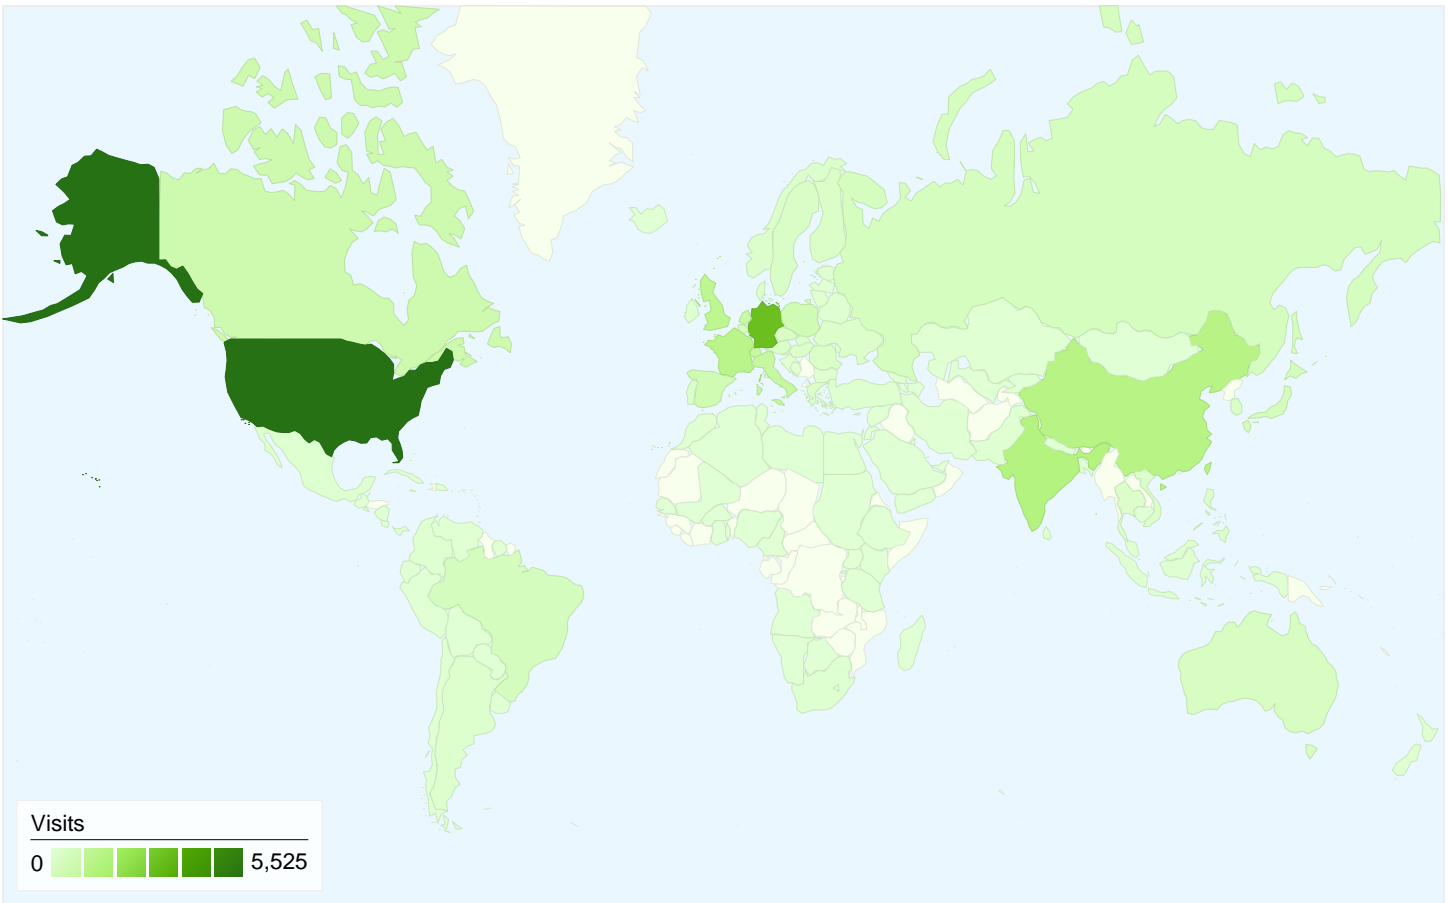

24,242 visits came from 139 countries/territories

Site Usage

Visits	Pages/Visit	Avg. Time on Site	% New Visits	Bounce Rate	
24,242 Previous: 19,152 (26.58%)	3.04 Previous: 3.03 (0.31%)	00:03:57 Previous: 00:03:54 (1.12%)	47.64% Previous: 48.95% (-2.68%)	49.60% Previous: 51.32% (-3.34%)	
Country/Territory	Visits	Pages/Visit	Avg. Time on Site	% New Visits	Bounce Rate
United States					
January 1, 2010 - January 31, 2010	5,525	3.04	00:03:35	52.47%	51.80%
December 1, 2009 - December 31, 2009	4,395	2.99	00:03:40	52.13%	53.63%
% Change	25.71%	1.71%	-2.32%	0.66%	-3.41%
Germany					
January 1, 2010 - January 31, 2010	3,112	3.27	00:04:22	43.83%	44.41%
December 1, 2009 - December 31, 2009	2,217	3.26	00:04:05	44.25%	47.68%
% Change	40.37%	0.39%	6.85%	-0.95%	-6.86%
India					
January 1, 2010 - January 31, 2010	1,394	2.97	00:04:27	48.21%	49.50%