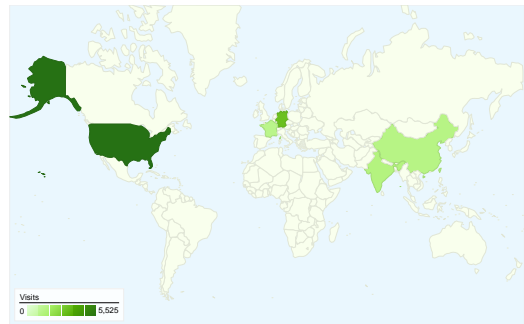

**Site Usage**

 **24,242 Visits**

Previous: 19,152 (26.58%)

 **49.60% Bounce Rate**

Previous: 51.32% (-3.34%)

 **73,735 Pageviews**

Previous: 58,071 (26.97%)

 **00:03:57 Avg. Time on Site**

Previous: 00:03:54 (1.12%)

 **3.04 Pages/Visit**

Previous: 3.03 (0.31%)

 **47.58% % New Visits**

Previous: 48.82% (-2.53%)

**Visitors Overview**

**Visitors**  
**13,271**

**Map Overlay**

## All traffic sources sent a total of 24,242 visits

## Top Traffic Sources

Sources	Visits	% visits
google (organic)		
Jan 1, 2010 - Jan 31, 2010	13,575	56.00%
Dec 1, 2009 - Dec 31, 2009	10,593	55.31%
% Change	28.15%	1.24%
(direct) ((none))		
Jan 1, 2010 - Jan 31, 2010	3,347	13.81%
Dec 1, 2009 - Dec 31, 2009	2,772	14.47%
% Change	20.74%	-4.61%
apache.org (referral)		
Jan 1, 2010 - Jan 31, 2010	2,372	9.78%
Dec 1, 2009 - Dec 31, 2009	2,152	11.24%
% Change	10.22%	-12.92%
en.wikipedia.org (referral)		
Jan 1, 2010 - Jan 31, 2010	730	3.01%
Dec 1, 2009 - Dec 31, 2009	511	2.67%
% Change	42.86%	12.86%
wiki.apache.org (referral)		